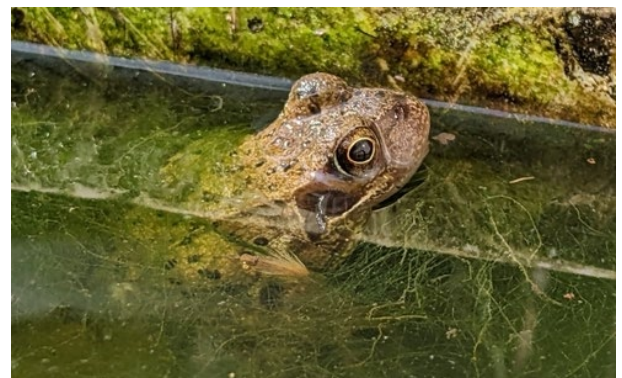

Eats small insects and other invertebrates on the ground.

Gatekeeper butterfly

(*Pyronia tithonus*)

Photo from iNaturalist user Victor Heng.

Caterpillars eat grasses. Adults drink from flowers.

Wetland animals

Common blue damselfly (*Enallagma cyathigerum*)

Photo from iNaturalist user Victor Heng.

Young nymphs eat underwater invertebrates. Adults eat flying insects.

Ramshorn snail (*Planorbarius corneus*)

Photo from iNaturalist user Victor Heng

Eats water plants and algae.

Mallard duck (*Anas platyrhynchos*)

Photo from iNaturalist by user Victor Heng.

Eats water plants, snails, seeds.

Common frog (*Rana temporaria*)

Photo from iNaturalist user Victor Heng.

Tadpoles eat plants and algae. Adults eat flies and other invertebrates.